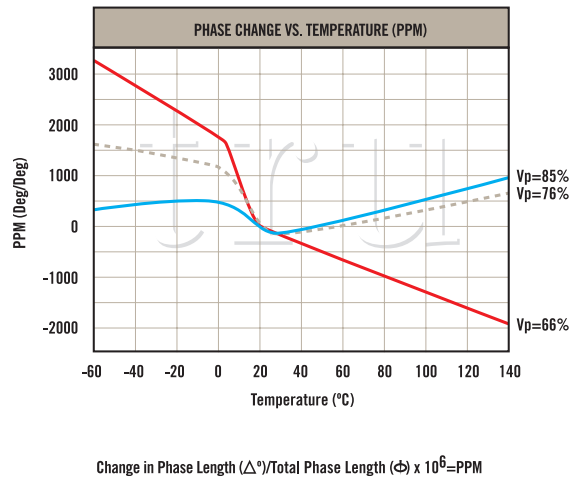

# CABLE PERFORMANCE GUIDE

TRU Corporation

245 Lynnfield Street, Peabody, MA 01960 1-800-COAX-TRU (1-800-262-9878) www.trucorporation.com