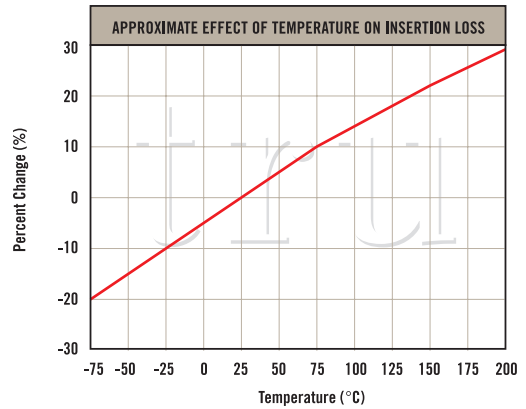

# CABLE PERFORMANCE GUIDE

TRU Corporation

245 Lynnfield Street, Peabody, MA 01960 1-800-COAX-TRU (1-800-262-9878) www.trucorporation.com