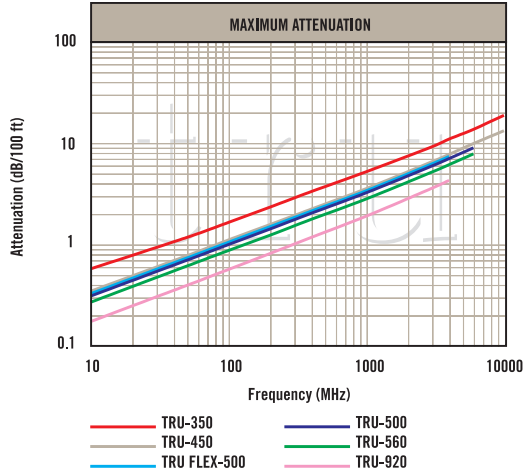

# CABLE PERFORMANCE GUIDE

TRU Corporation

245 Lynnfield Street, Peabody, MA 01960 1-800-COAX-TRU (1-800-262-9878) www.trucorporation.com