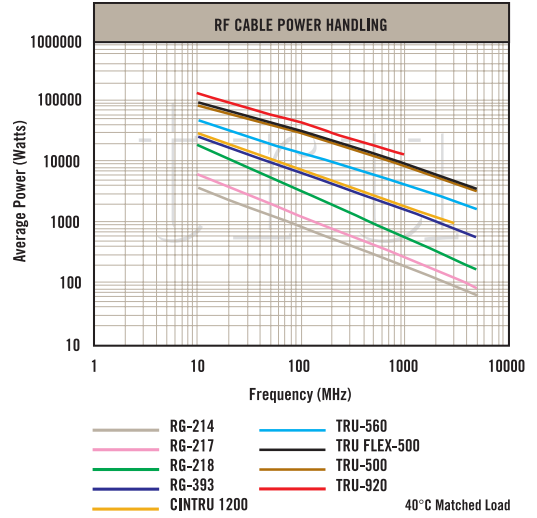

# CABLE PERFORMANCE GUIDE

TRU Corporation

245 Lynnfield Street, Peabody, MA 01960 1-800-COAX-TRU (1-800-262-9878) www.trucorporation.com