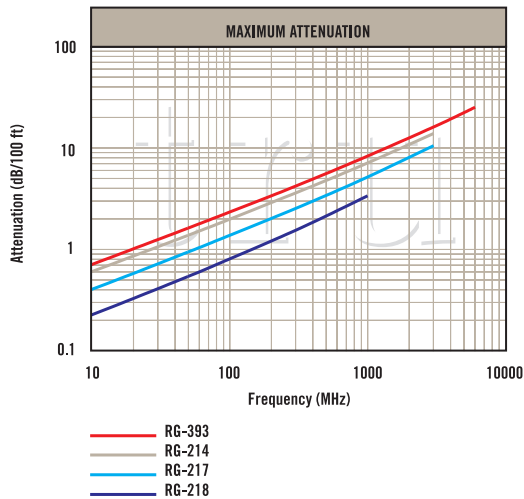

# CABLE PERFORMANCE GUIDE

TRU Corporation

245 Lynnfield Street, Peabody, MA 01960 1-800-COAX-TRU (1-800-262-9878) www.trucorporation.com