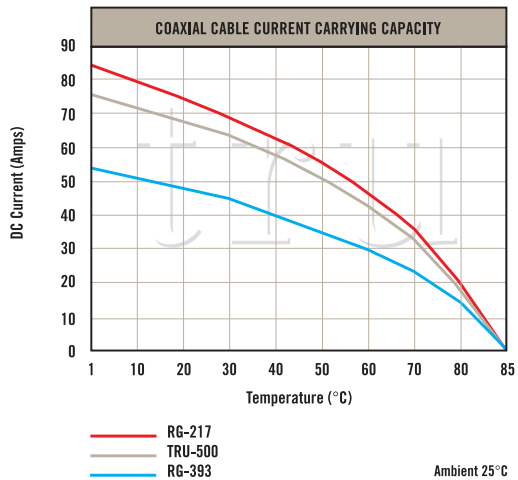

# CABLE PERFORMANCE GUIDE

TRU Corporation

245 Lynnfield Street, Peabody, MA 01960 1-800-COAX-TRU (1-800-262-9878) www.trucorporation.com